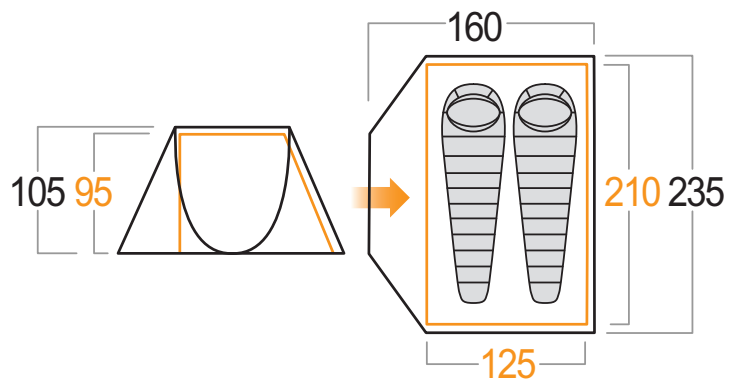

Vango

A double-skin with pre-attached inner tent. This easy to pitch and easy to pack 'pop-up' tent is perfect for festivals and weekends away.

BLUEBELL/Ensign

Capacity:	2 person
Total weight:	2.80kg
Pack size:	63ø x 6cm