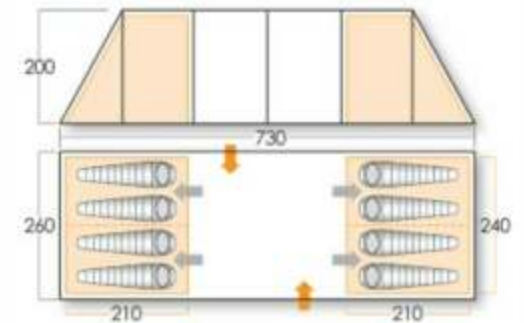

For more details on the tents, and camping accessories available for hire

Please visit www.tent2hire.co.uk

3. ICARUS 800 TENT

Capacity: 8 person

Pitching area: 940 x 480 cm

HIRE FEE FOR EVENT £190.00

HIRE FEES include cost of tent hire, pitching and dismantling of tent & delivery to venue.