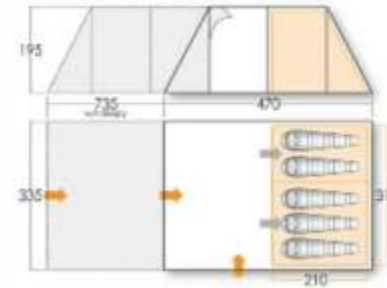

1. ZETES 300 TENT

Capacity: 2 person

Pitching area: 420 x 515 cm

HIRE FEE FOR EVENT £70.00

2. ICARUS 500 TENT

Capacity: 4 person

Pitching area: 695 x 500 cm

HIRE FEE FOR EVENT £125.00