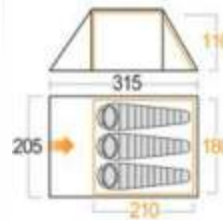

1. ZETES 300 TENT

Capacity: 2 person

Pitching area: 420 x 515 cm

HIRE FEE FOR EVENT £70.00

2. ICARUS 500 TENT

Capacity: 4 person

Pitching area: 695 x 500 cm

HIRE FEE FOR EVENT £125.00